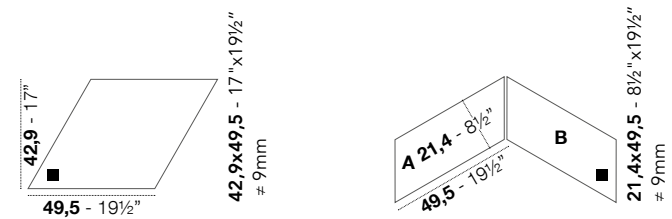

Collection

Bridge

GRES PORCELLANATO BODY-COLOR

Naturale
Matte
Matt
Matt