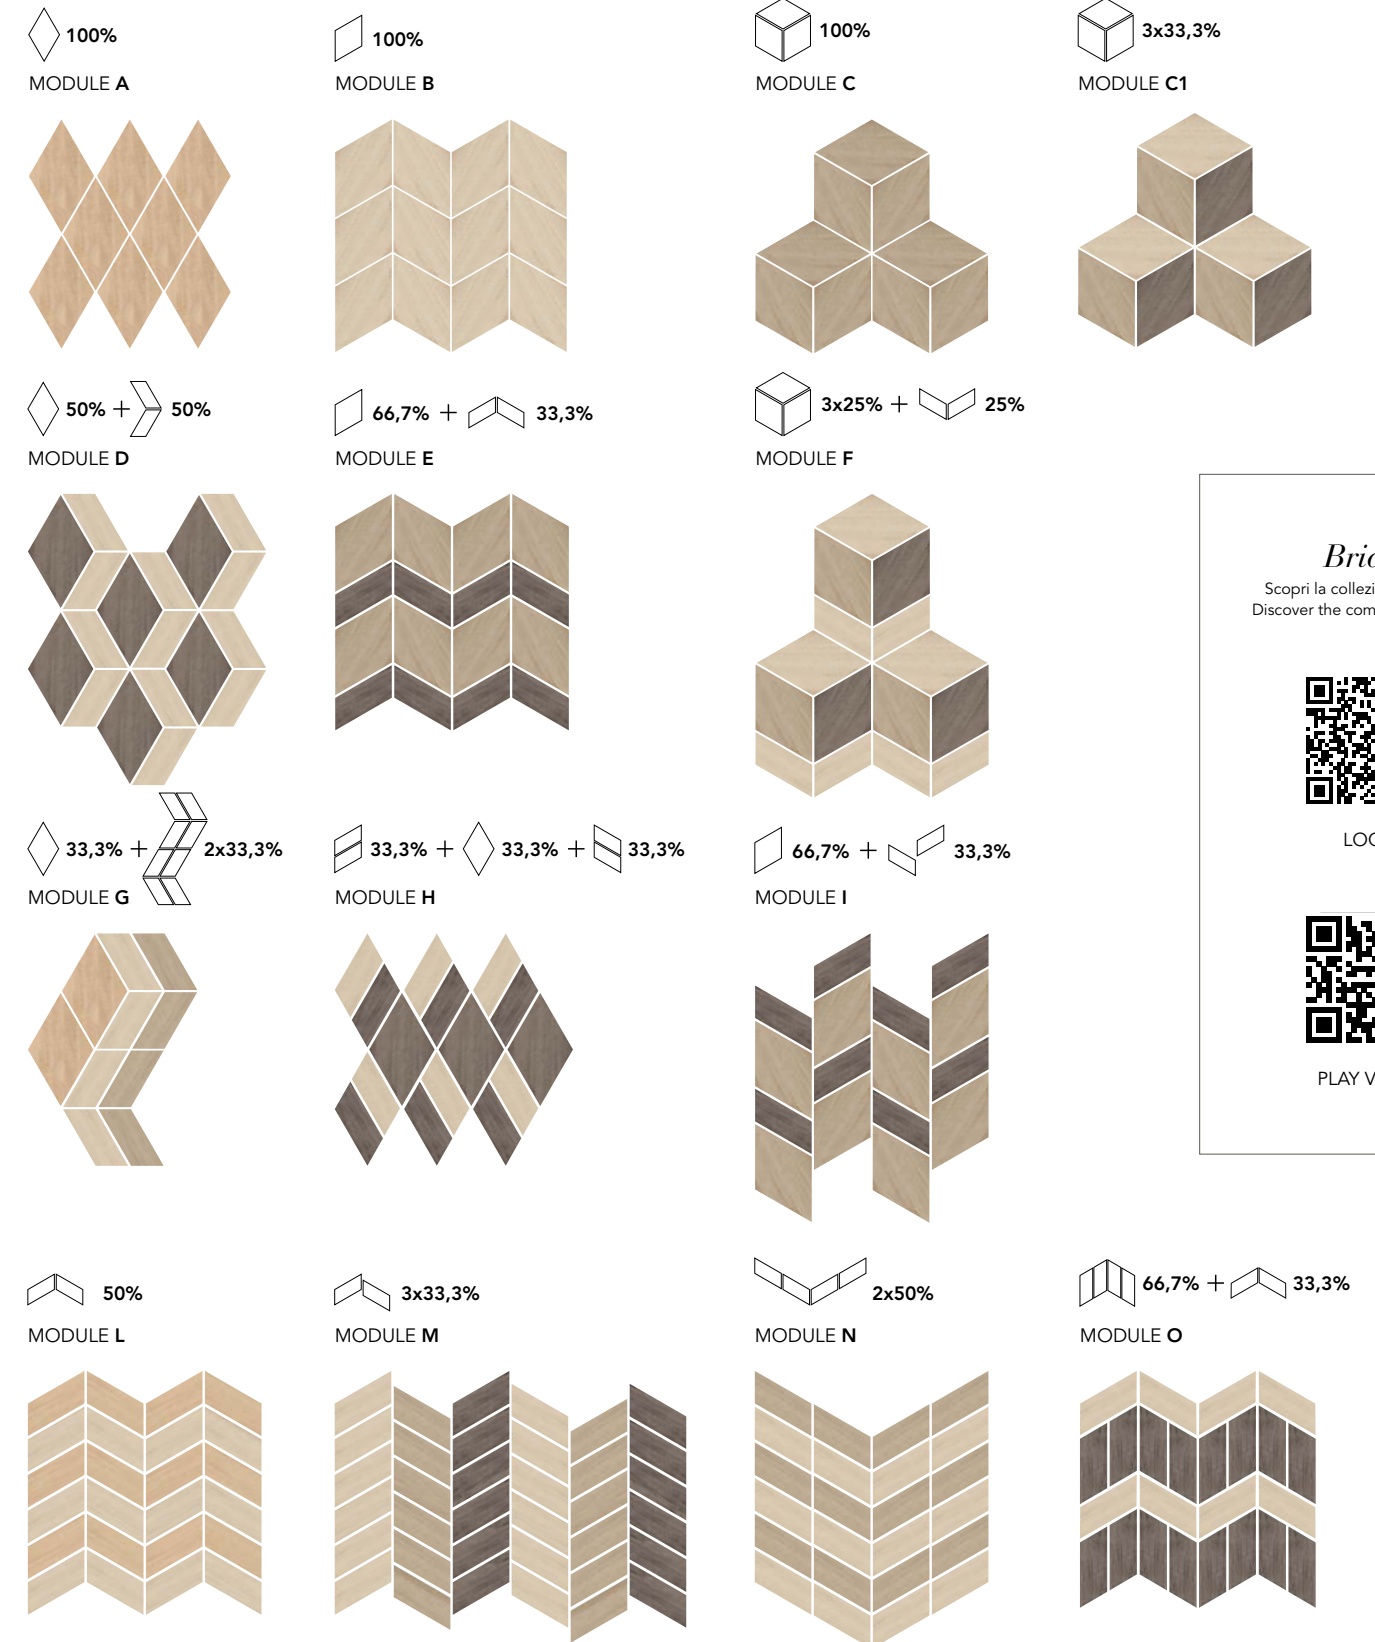

Laying solutions

Bridge
Scopri la collezione completa
Discover the complete collection

LOOK

PLAY VIDEO