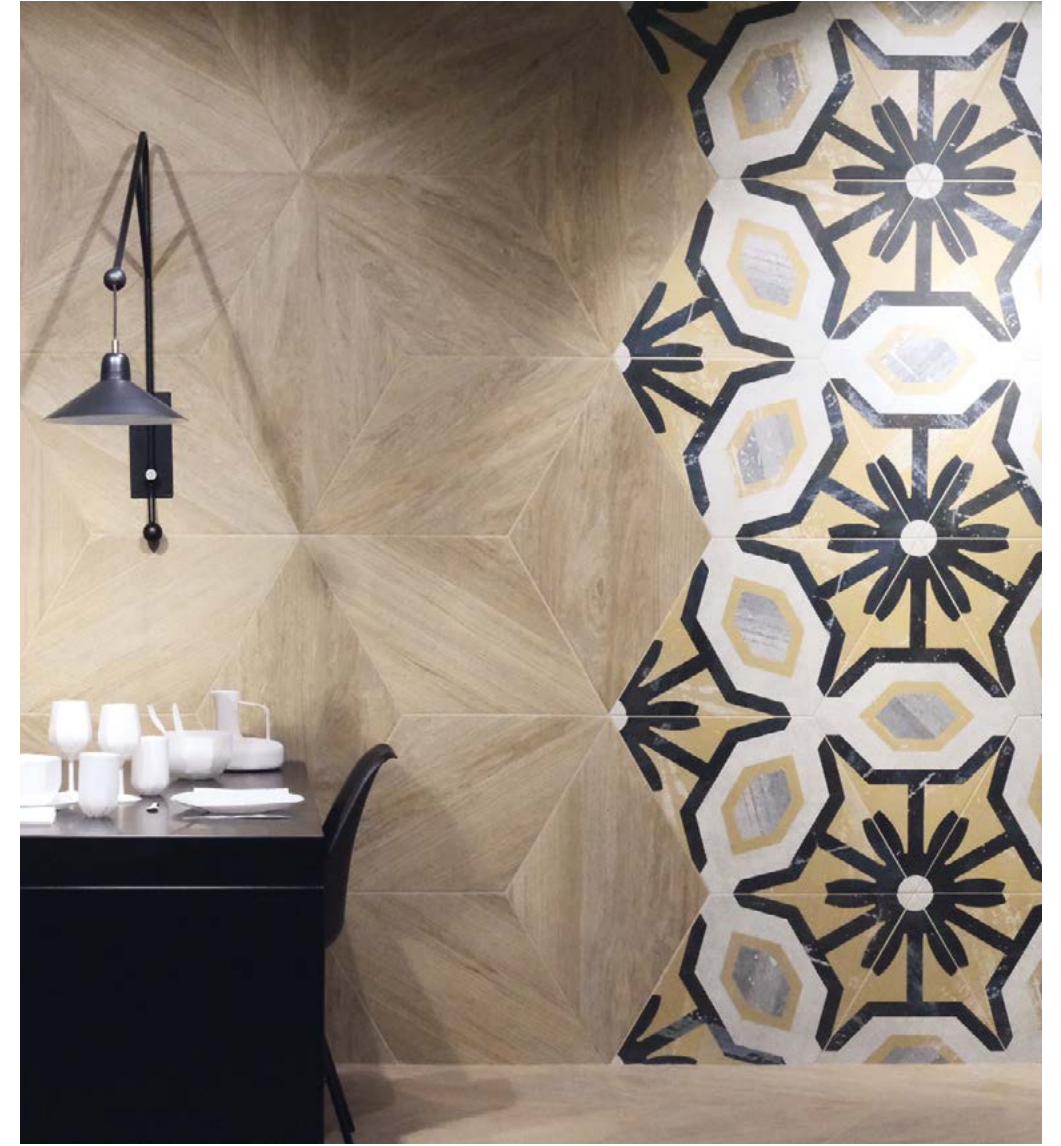

Laying solutions